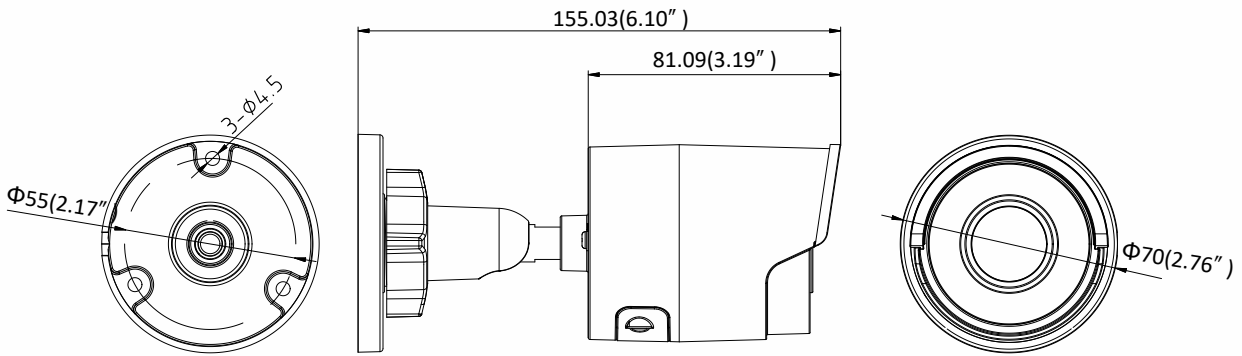

Dimension

Accessory

Distributed by

HIKVISION®

Headquarters

No.555 Qianmo Road, Binjiang District,
Hangzhou 310051, China
T +86-571-8807-5998
overseasbusiness@hikvision.com

Hikvision USA
T +1-909-895-0400
sales.usa@hikvision.com

Hikvision Italy
T +39-0438-6902
info.it@hikvision.com

Hikvision Singapore
T +65-6684-4718
sg@hikvision.com

Hikvision Africa
T +27 (0) 0351172
sale.africa@hikvision.com

Hikvision Europe
T +31-23-55-42-770
info.eu@hikvision.com

Hikvision France
T +33(0)1-85-330-450
info.fr@hikvision.com

Hikvision Oceania
T +61-2-8599-4233
salesau@hikvision.com

Hikvision Hong Kong
T +852-2151-1761

Hikvision Middle East
T +971-4-8816086
salesme@hikvision.com

Hikvision Spain
T +34-91-737-16-55
info.es@hikvision.com

Hikvision Canada
T +1-909-895-0400
sales.usa@hikvision.com

Hikvision Russia
T +7-495-669-67-99
saleru@hikvision.com

Hikvision Poland
T +48-22-460-01-50
poland@hikvision.com

Hikvision Korea
T +82-31-731-8841
sales.korea@hikvision.com

Hikvision India
T +91-22-28469900
sales@pramahikvision.com

Hikvision UK
T +01628-902140
support.uk@hikvision.com

Hikvision Brazil
T +55 11 3318-0050
Latam.support@hikvision.com